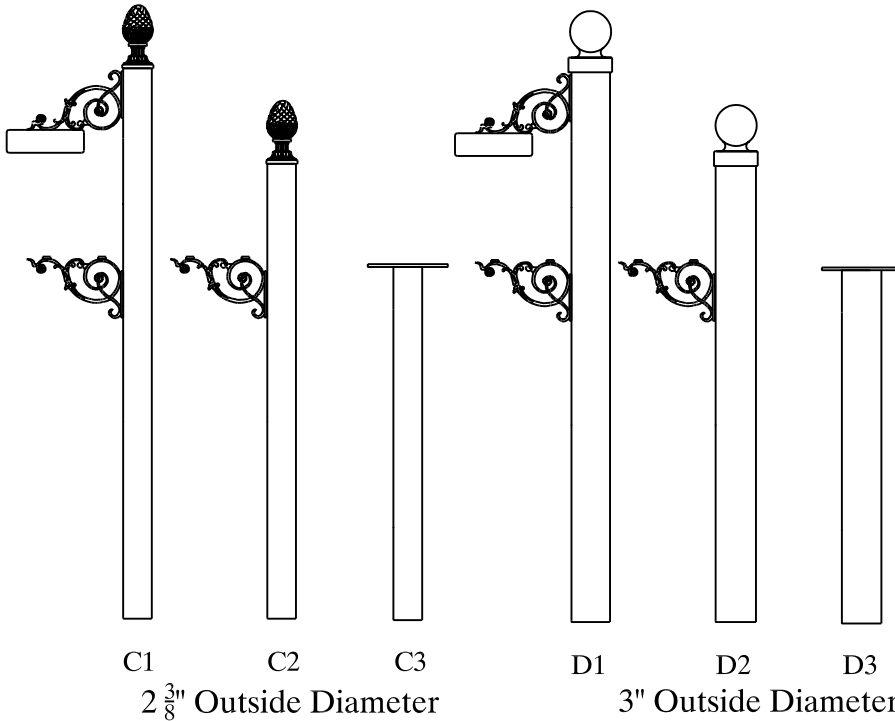

IMPERIAL POST SYSTEMS COMPONENT SHEET

Imperial post systems feature a decorative post and brace combination with your choice of base and finial styles. They are designed for use with standard, Post Office approved rural mailboxes.

POSTS

BASES

FINIALS

Number Plate 4

Newspaper Holder 7

Designed for use with large size rural mailboxes

Base 7-8 and Finial 7-8 are only available in "D" series posts.

USPS STD 7B Approved Mailboxes Are Required for all Residential Developments.