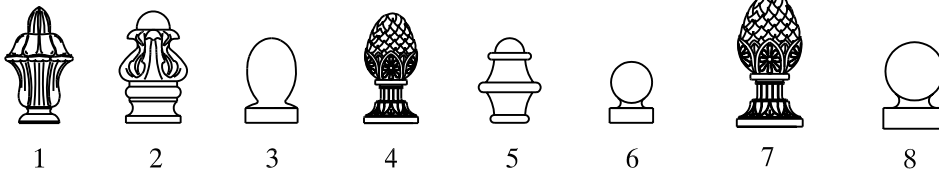

IMPERIAL POST SYSTEMS COMPONENT SHEET

Imperial post systems feature a decorative post and brace combination with your choice of base and finial styles. They are designed for use with standard, Post Office approved rural mailboxes.

POSTS

BASES

FINIALS

Number Plate 4

Newspaper Holder 7

Designed for use with large size rural mailboxes

Base 7-8 and Finial 7-8 are only available in "D" series posts.

USPS STD 7B Approved Mailboxes Are Required for all Residential Developments.